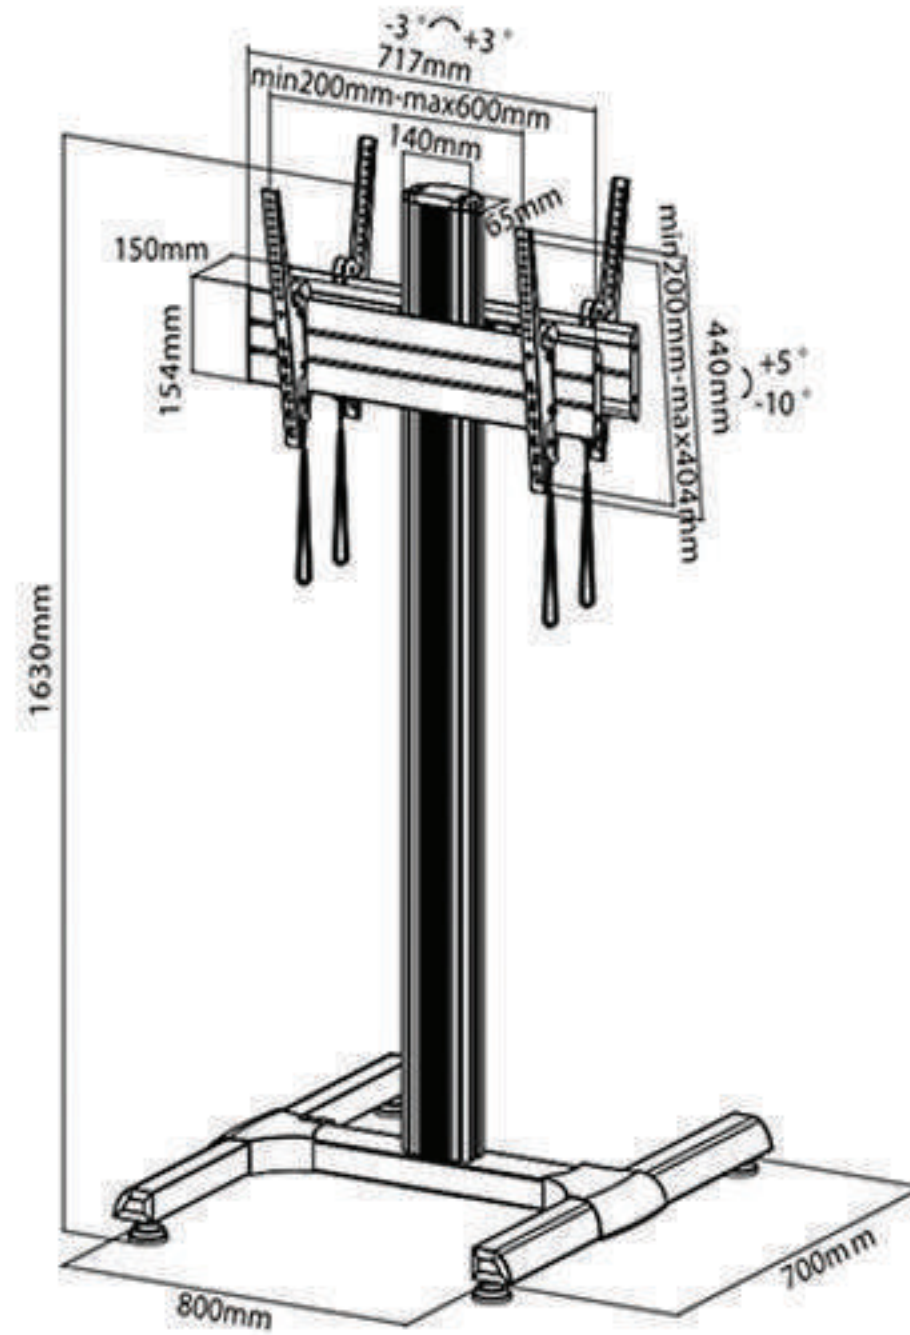

VIDEO WALL FLOOR STAND

SH BB02FS

Back to back dual mount

Height adjustable

37" ~ 70"

600x400

15°

2x 50 Kg.